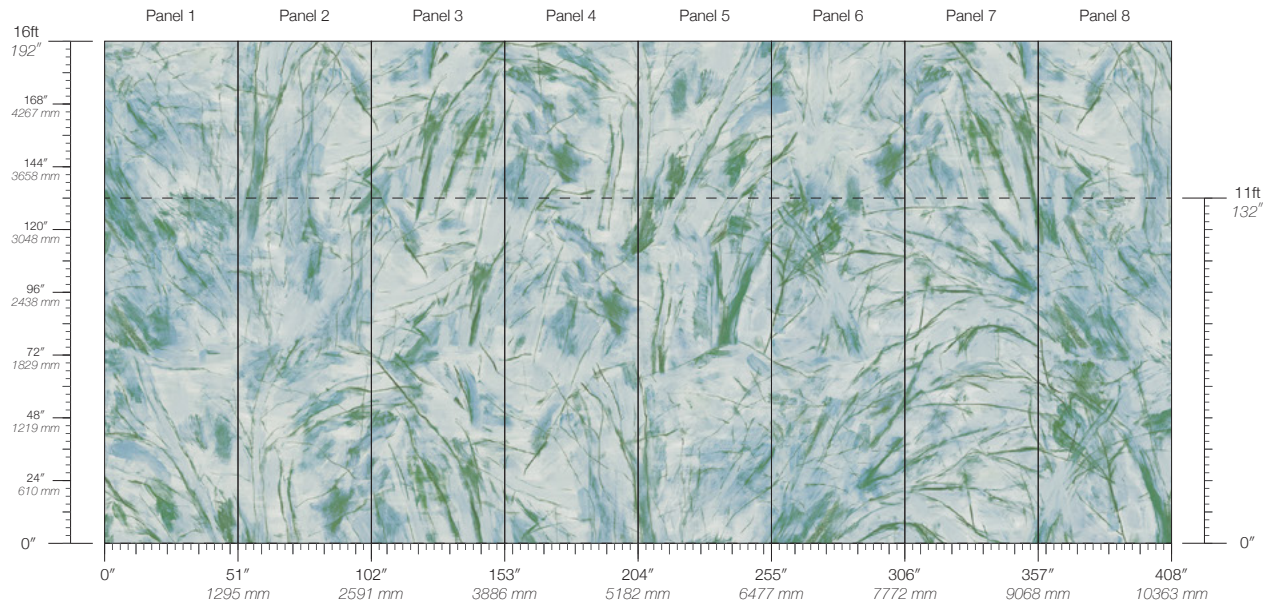

Kaleidoscope Cascade

Suitable for residential and commercial projects

COLOR
Cascade

ITEM
6111

CONTENT
Type II PVC-Free

PANEL WIDTH
51" / 1295 mm trimmed

PANEL HEIGHT
132" / 3353 mm standard
192" / 4877 mm extended

REPEAT
Non-repeating

STOCK
Made to order

LEAD TIME
4 weeks to print

MINIMUM
1 panel

PRICE
Available upon request

ORIGIN
USA

DETAILS
Custom options available

MAINTENANCE
Water-based cleanser

ENVIRONMENTAL
FSC Certified Content
Low VOC

SPECS
Polyester & Paper Composite face
Fabric backing
13 oz per linear yard
200 g per linear meter
Smooth surface texture

TESTING
(US) ASTM E84 Adhered Class A
ASTM F793 Type II Characteristics

CONTACT
sales@calicowallpaper.com
+1 718 243 1705
57 Lispenard Street
New York, NY 10013 USA

DISCLAIMER
Refer to our website to see the full mural artwork. Reference the physical sample for color and texture. Panel maps represent mural artwork only.